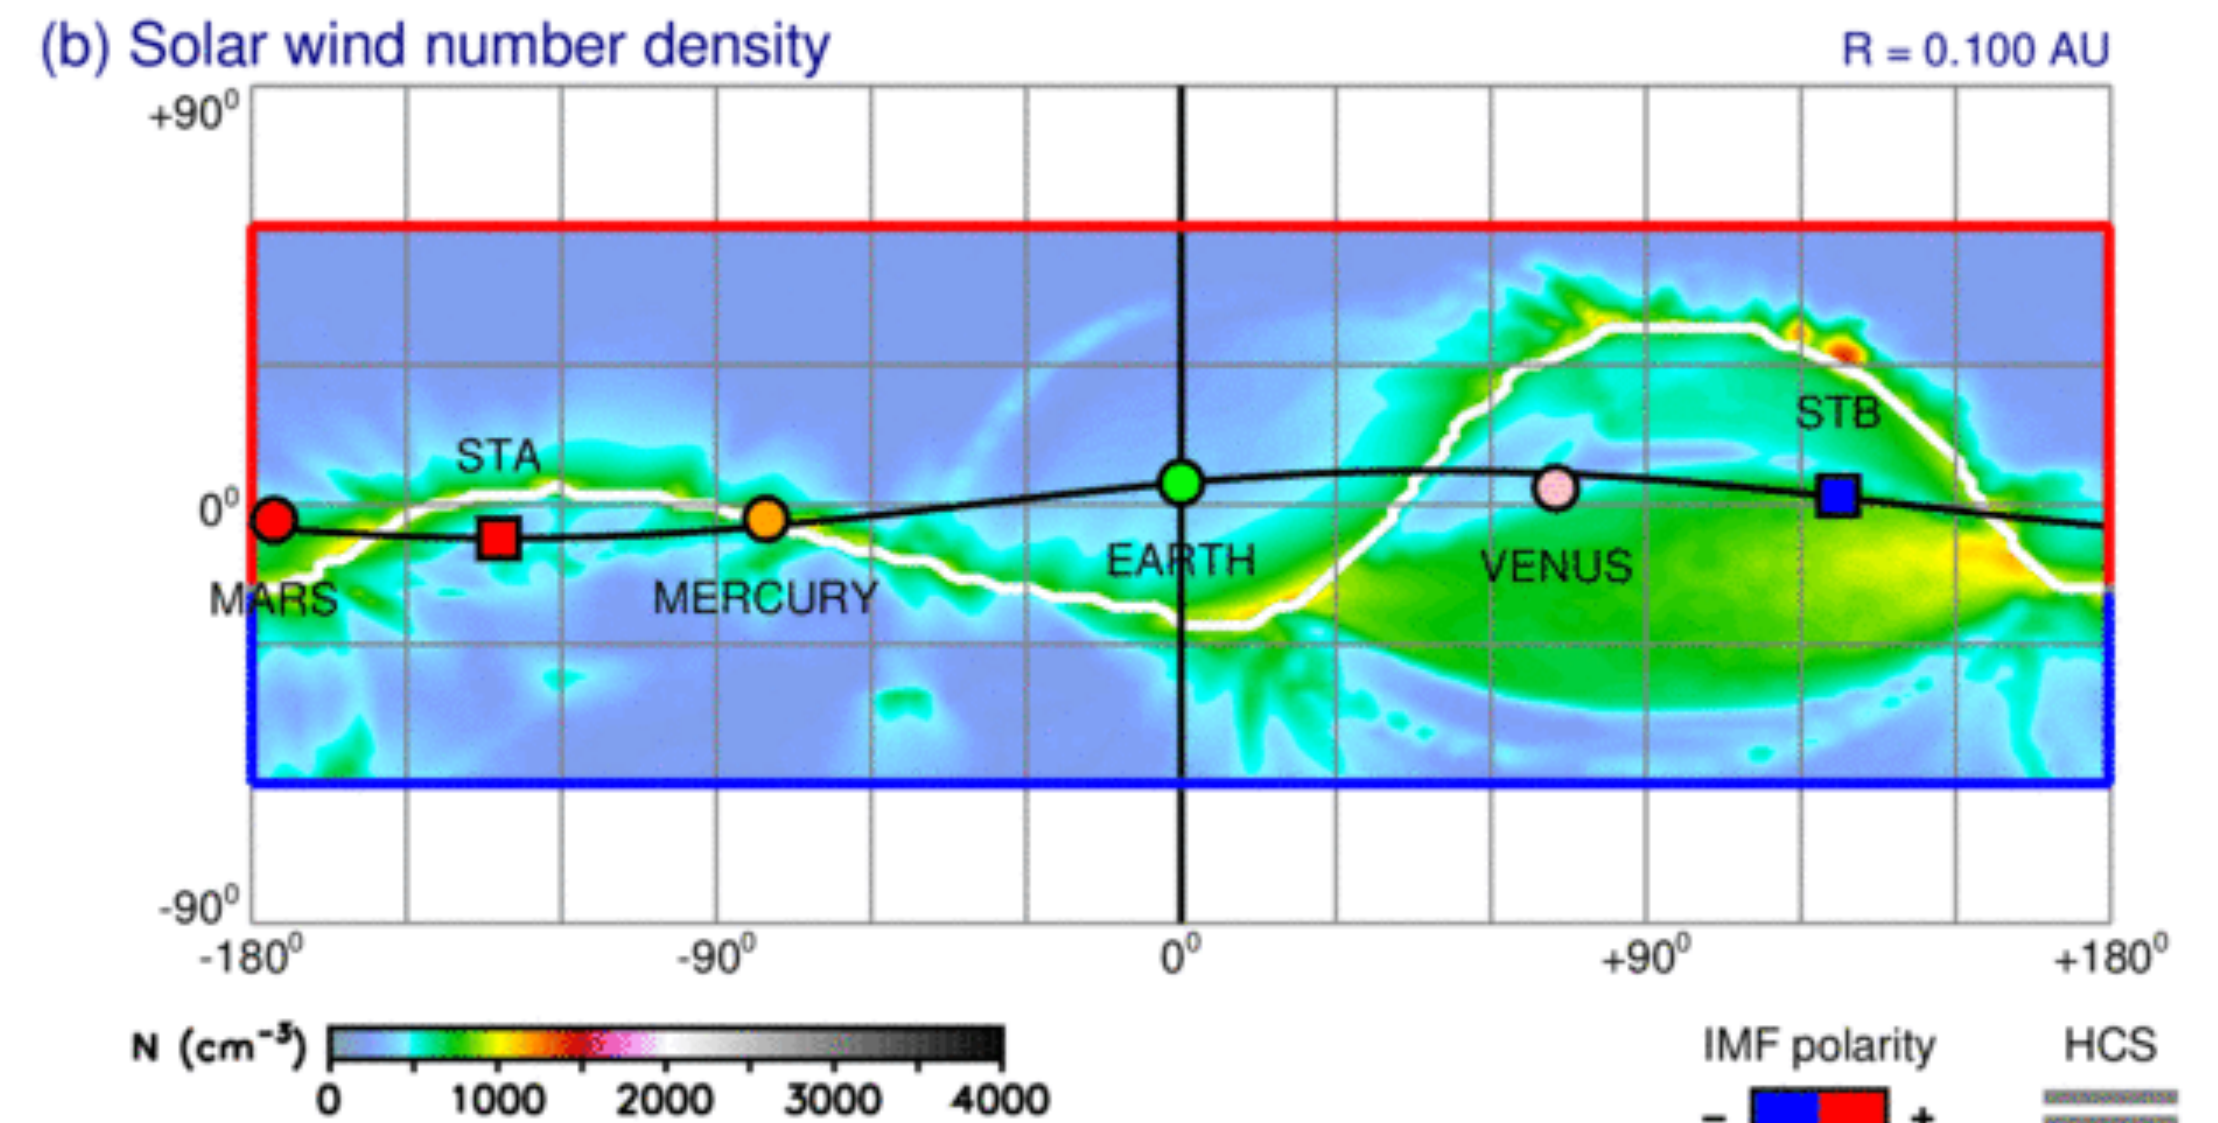

Values at the Inner Boundary (0.1 AU)

2017-07-20T00:00:00 bnd.nc from v2.9 20T00 + 0.00 days

2017-07-20T00:00:00 bnd.nc from v2.6 20T00 + 0.00 days

Values at the Inner Boundary (0.1 AU)

bnd.nc from v2.9

bnd.nc from v2.6

Temporal Profiles at Earth

bnd.nc from v2.9