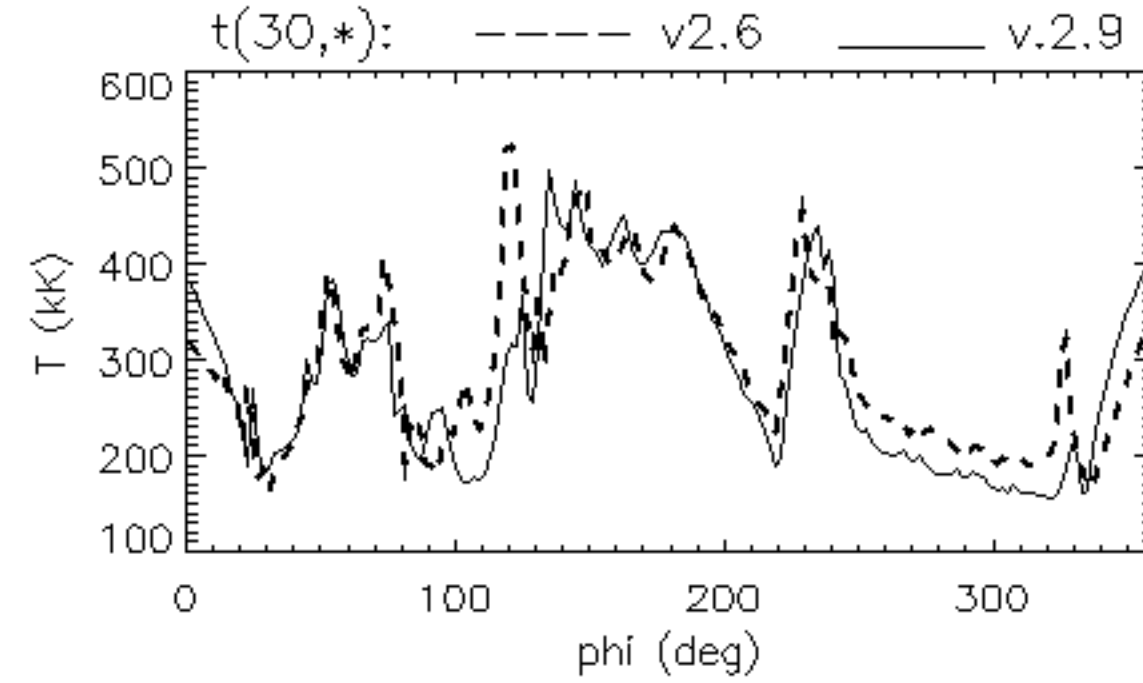

Values at the Inner Boundary (0.1 AU)

2017-07-20T00:00:00 bnd.nc from v2.9 20T00 + 0.00 days

2017-07-20T00:00:00 bnd.nc from v2.6 20T00 + 0.00 days

Values at the Inner Boundary (0.1 AU)

bnd.nc from v2.9

bnd.nc from v2.6

Temporal Profiles at Earth

bnd.nc from v2.9