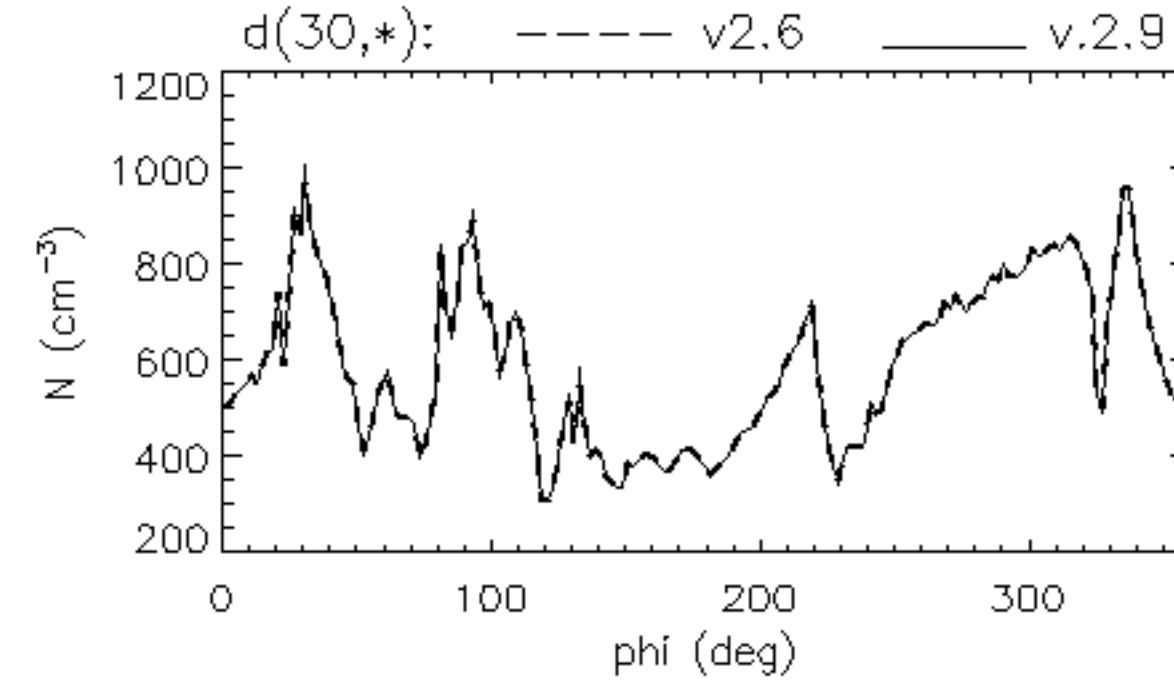

Values at the Inner Boundary (0.1 AU)

2017-07-20T00:00:00 bnd.nc from v2.9 20T00 + 0.00 days

2017-07-20T00:00:00 bnd.nc from v2.6 20T00 + 0.00 days

Values at the Inner Boundary (0.1 AU)

bnd.nc from v2.9

bnd.nc from v2.6

Temporal Profiles at Earth

bnd.nc from v2.9