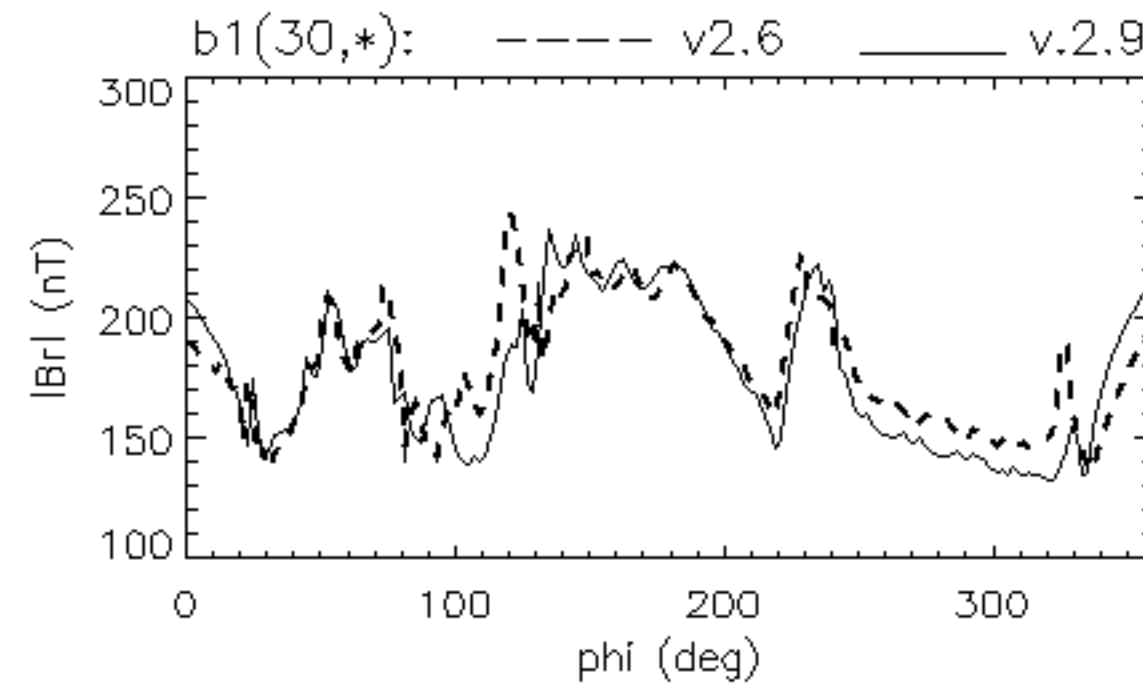

Values at the Inner Boundary (0.1 AU)

2017-07-20T00:00:00 bnd.nc from v2.9 20T00 + 0.00 days

2017-07-20T00:00:00 bnd.nc from v2.6 20T00 + 0.00 days

Values at the Inner Boundary (0.1 AU)

bnd.nc from v2.9

bnd.nc from v2.6

Temporal Profiles at Earth

bnd.nc from v2.9