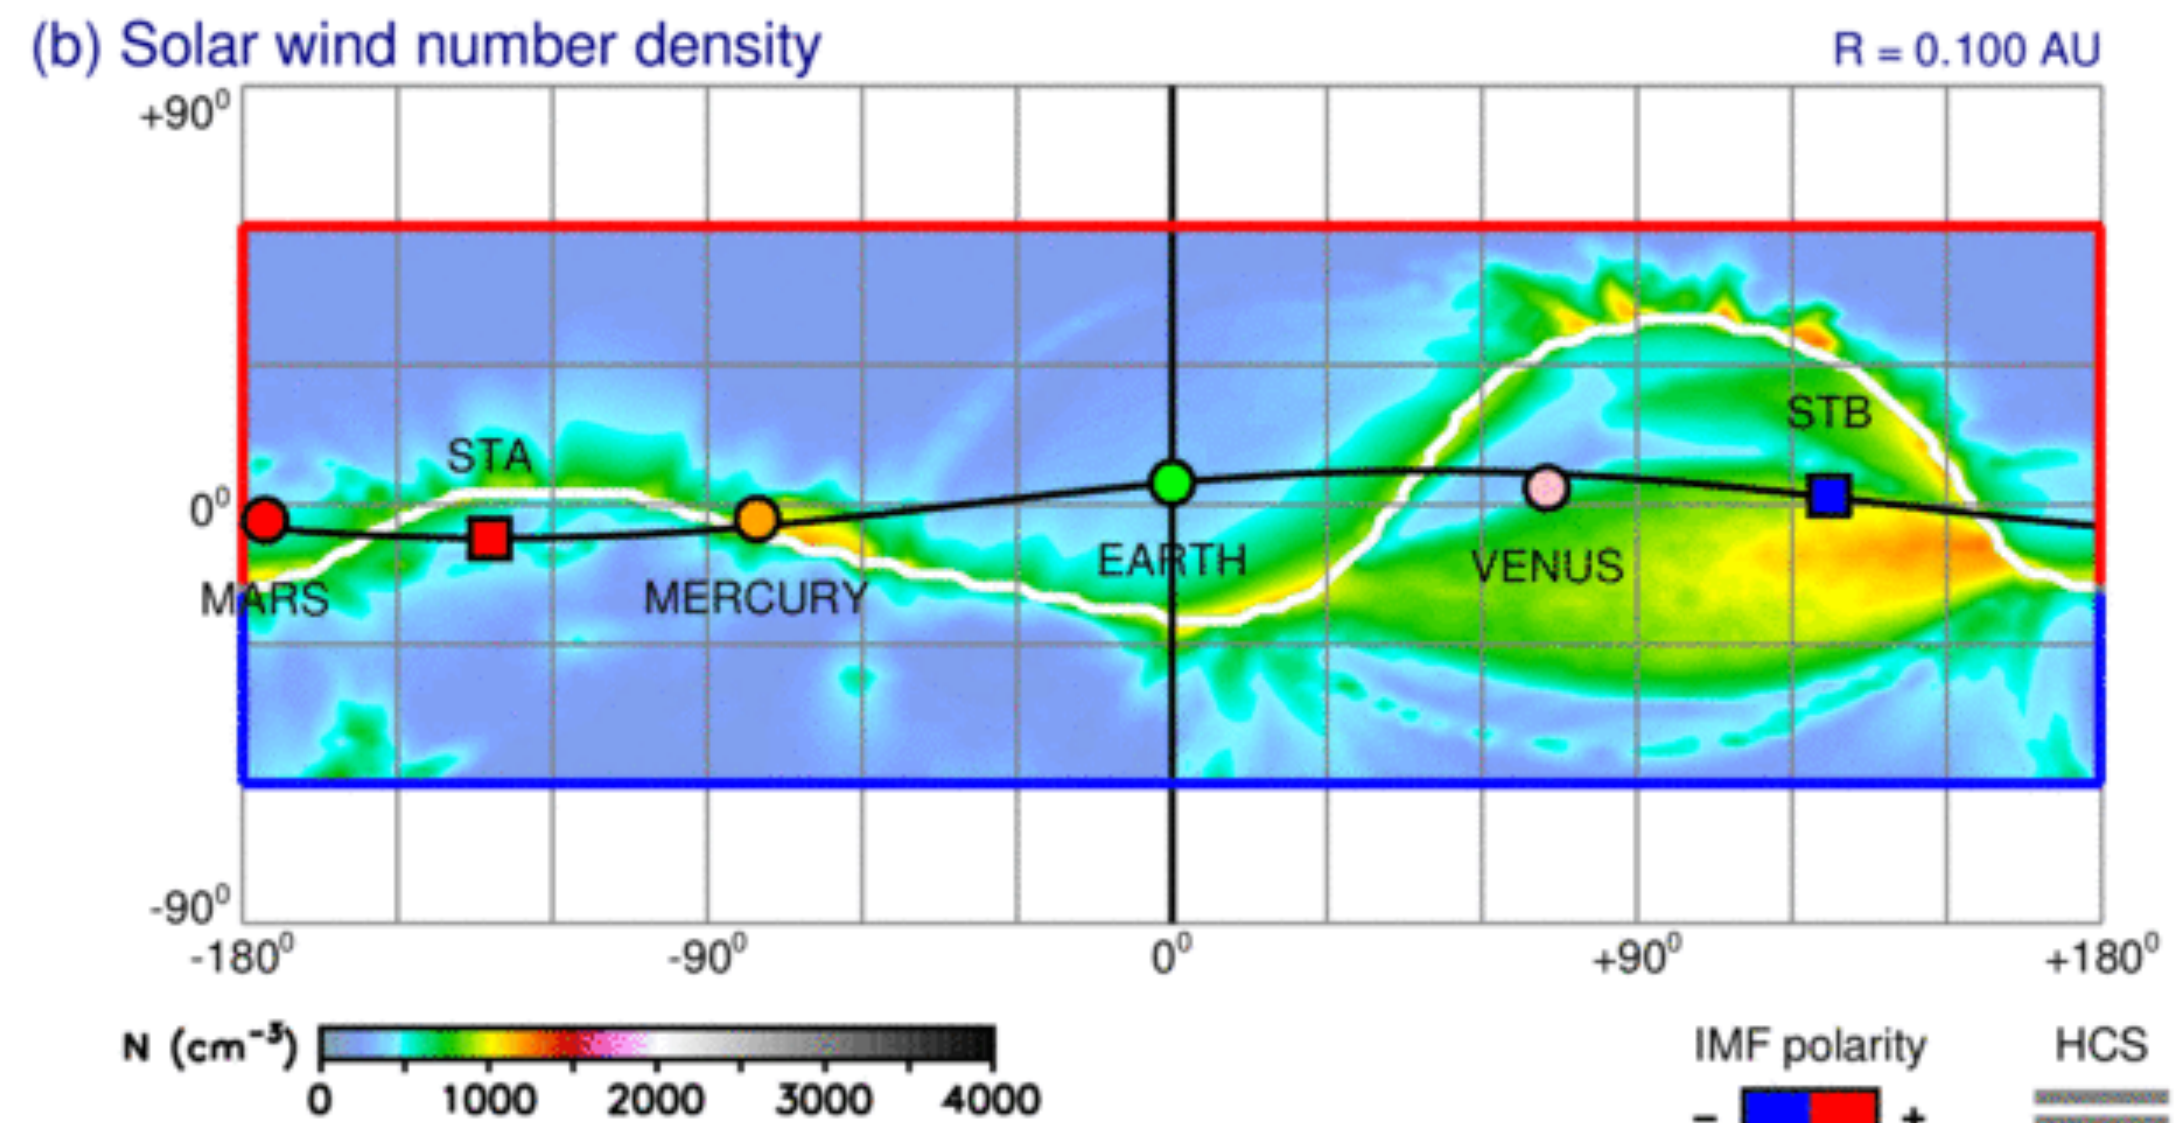

Values at the Inner Boundary (0.1 AU)

2017-07-20T00:00:00 bnd.nc from v2.9 20T00 + 0.00 days

2017-07-20T00:00:00 bnd.nc from v2.6 20T00 + 0.00 days

Values at the Inner Boundary (0.1 AU)

bnd.nc from v2.9

bnd.nc from v2.6

Temporal Profiles at Earth

bnd.nc from v2.9