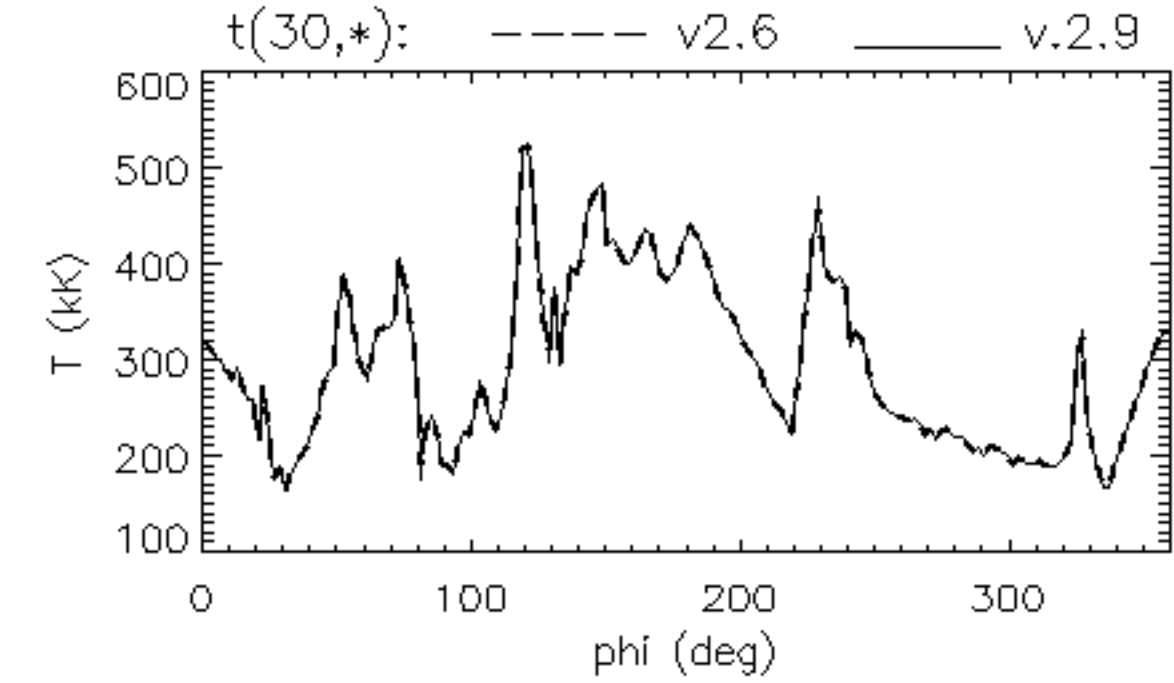

Values at the Inner Boundary (0.1 AU)

2017-07-20T00:00:00 bnd.nc from v2.9 20T00 + 0.00 days

2017-07-20T00:00:00 bnd.nc from v2.6 20T00 + 0.00 days

Values at the Inner Boundary (0.1 AU)

bnd.nc from v2.9

bnd.nc from v2.6

Temporal Profiles at Earth

bnd.nc from v2.9