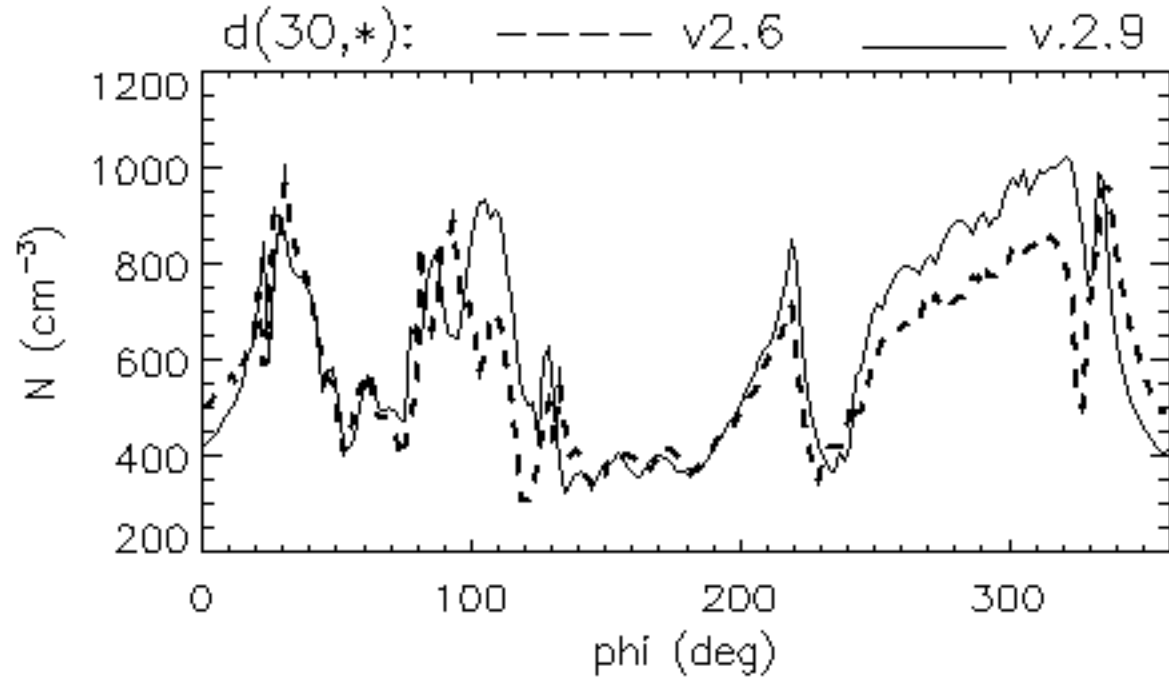

Values at the Inner Boundary (0.1 AU)

2017-07-20T00:00:00 bnd.nc from v2.9 20T00 + 0.00 days

2017-07-20T00:00:00 bnd.nc from v2.6 20T00 + 0.00 days

Values at the Inner Boundary (0.1 AU)

bnd.nc from v2.9

bnd.nc from v2.6

Temporal Profiles at Earth

bnd.nc from v2.9