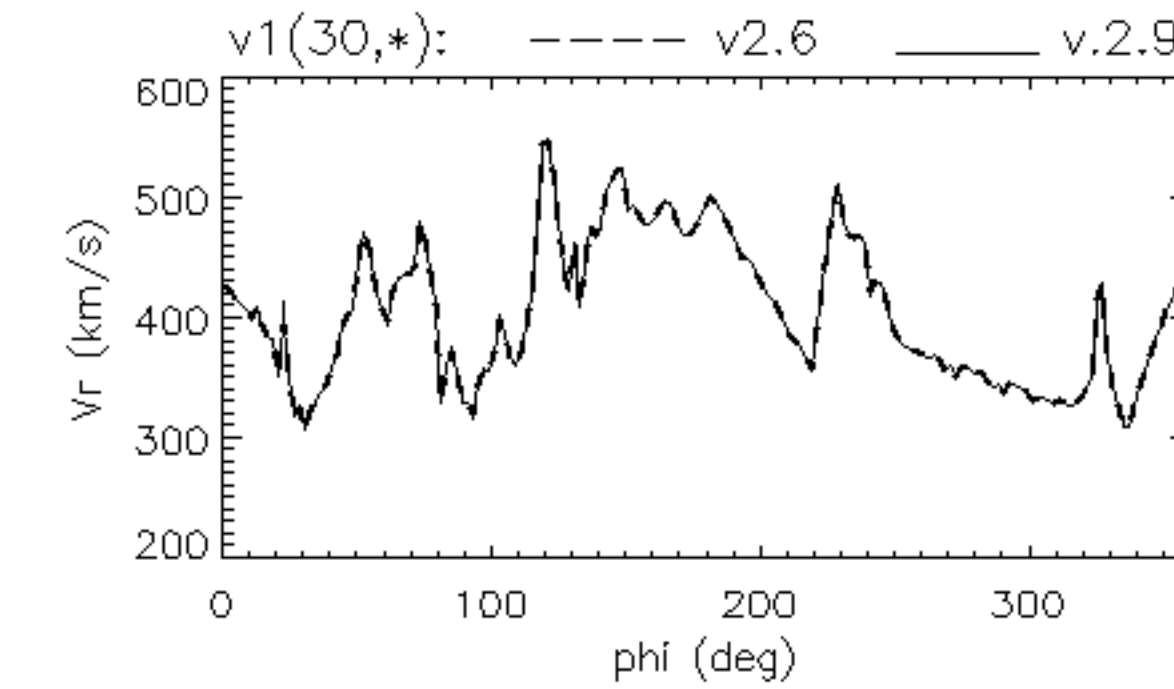

Values at the Inner Boundary (0.1 AU)

2017-07-20T00:00:00 bnd.nc from v2.9 20T00 + 0.00 days

2017-07-20T00:00:00 bnd.nc from v2.6 20T00 + 0.00 days

Values at the Inner Boundary (0.1 AU)

bnd.nc from v2.9

bnd.nc from v2.6

Temporal Profiles at Earth

bnd.nc from v2.9