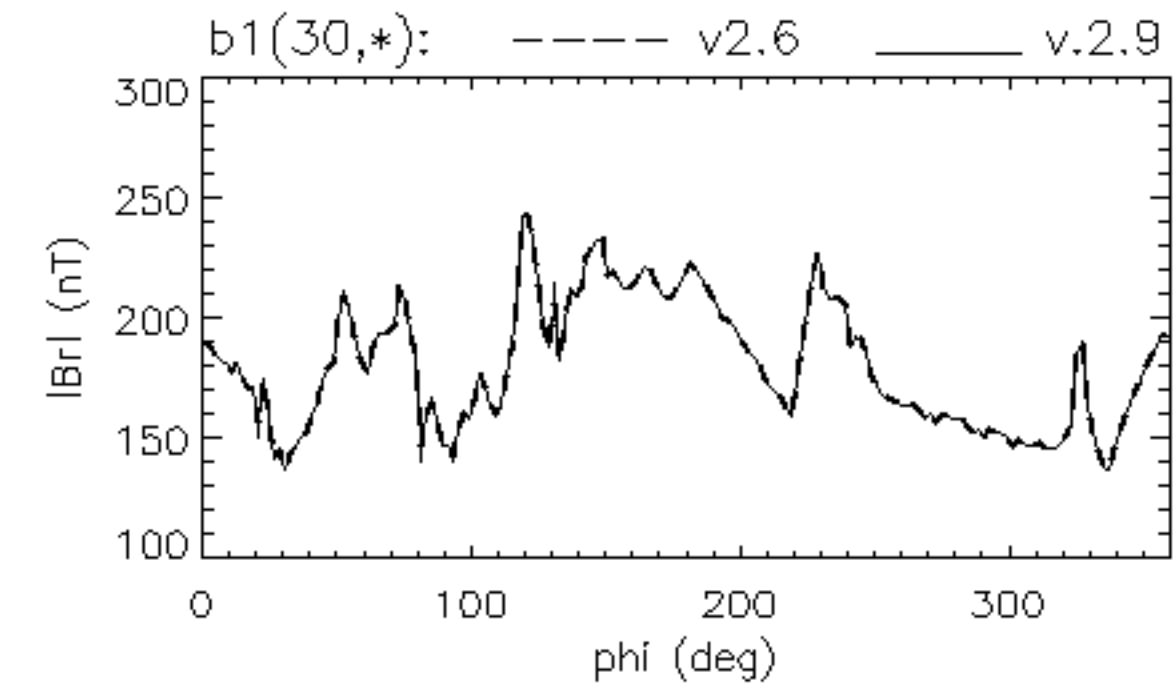

Values at the Inner Boundary (0.1 AU)

2017-07-20T00:00:00 bnd.nc from v2.9 20T00 + 0.00 days

2017-07-20T00:00:00 bnd.nc from v2.6 20T00 + 0.00 days

Values at the Inner Boundary (0.1 AU)

bnd.nc from v2.9

bnd.nc from v2.6

Temporal Profiles at Earth

bnd.nc from v2.9