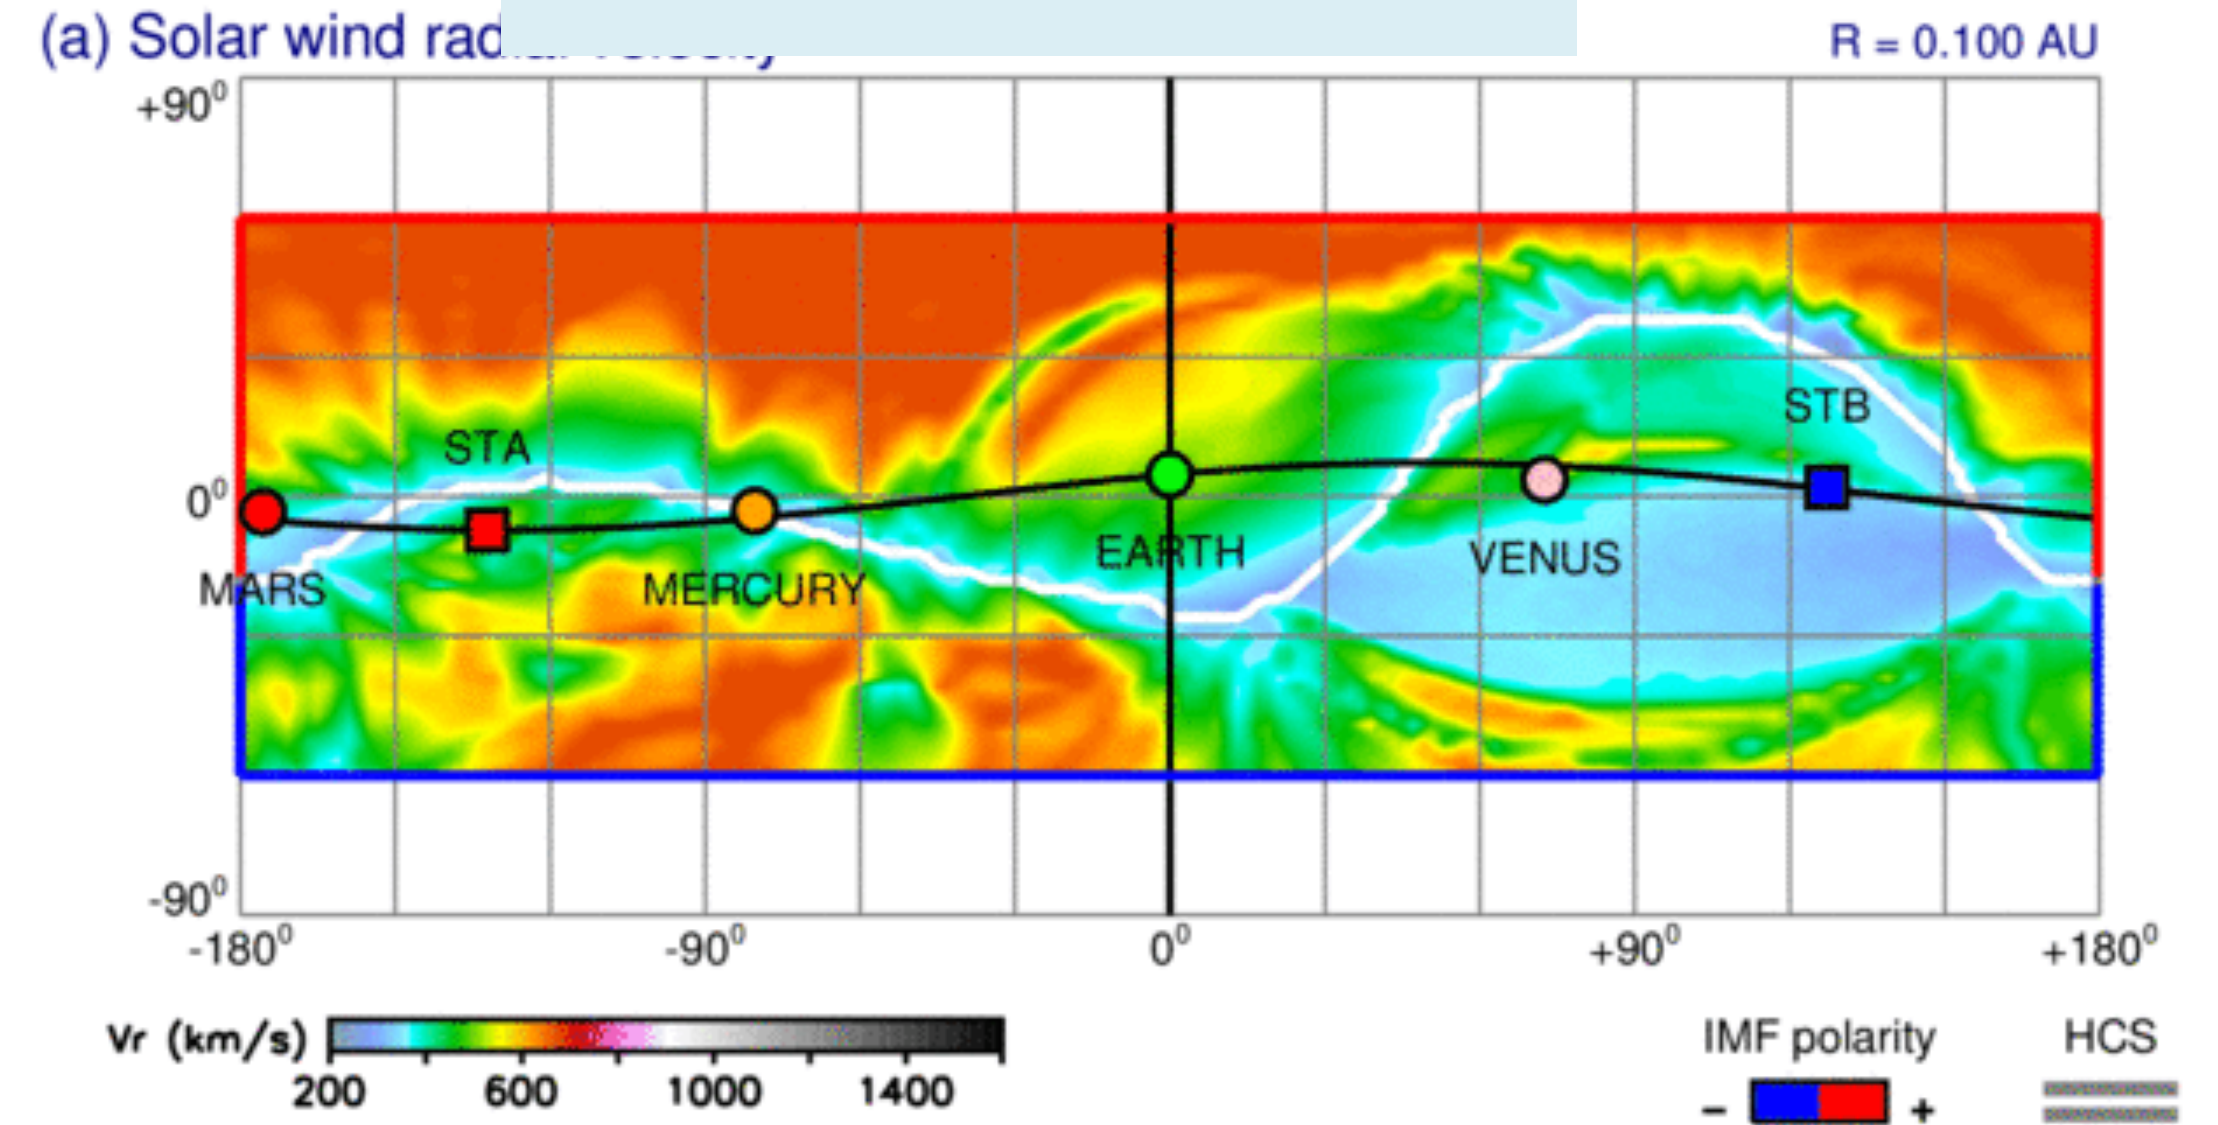

Values at the Inner Boundary (0.1 AU)

2017-07-20T00:00:00 bnd.nc from v2.9 20T00 + 0.00 days

2017-07-20T00:00:00 bnd.nc from v2.6 20T00 + 0.00 days

Values at the Inner Boundary (0.1 AU)

bnd.nc from v2.9

bnd.nc from v2.6

Temporal Profiles at Earth

bnd.nc from v2.9