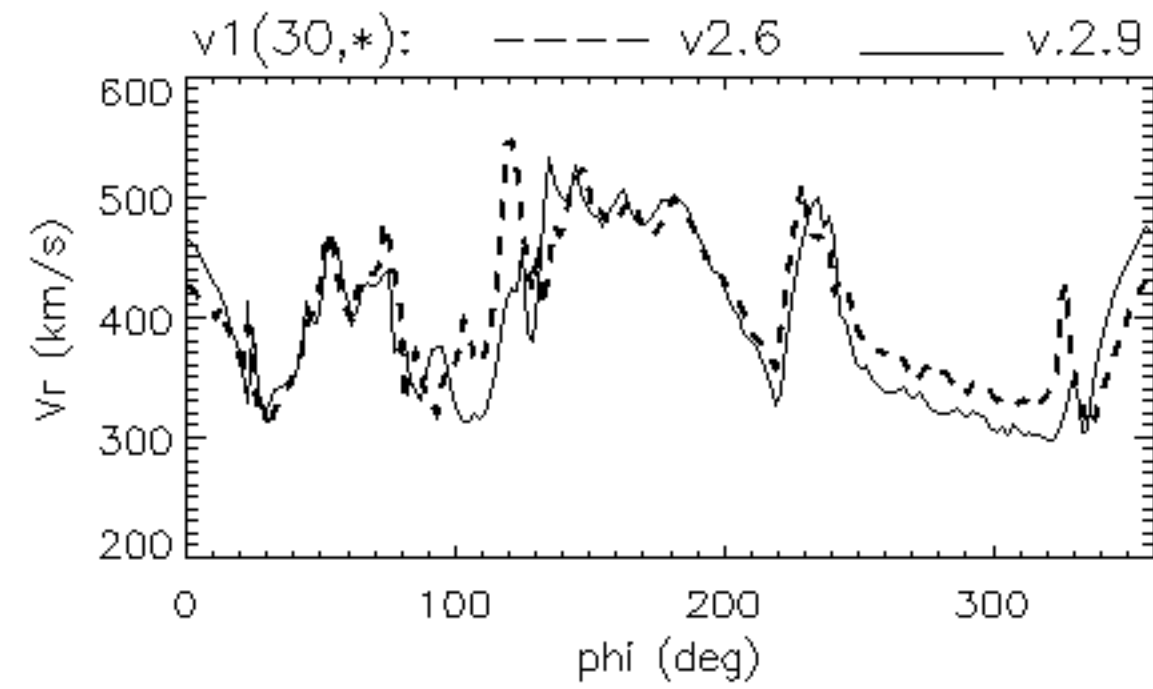

Values at the Inner Boundary (0.1 AU)

2017-07-20T00:00:00 bnd.nc from v2.9 20T00 + 0.00 days

2017-07-20T00:00:00 bnd.nc from v2.6 20T00 + 0.00 days

Values at the Inner Boundary (0.1 AU)

bnd.nc from v2.9

bnd.nc from v2.6

Temporal Profiles at Earth

bnd.nc from v2.9