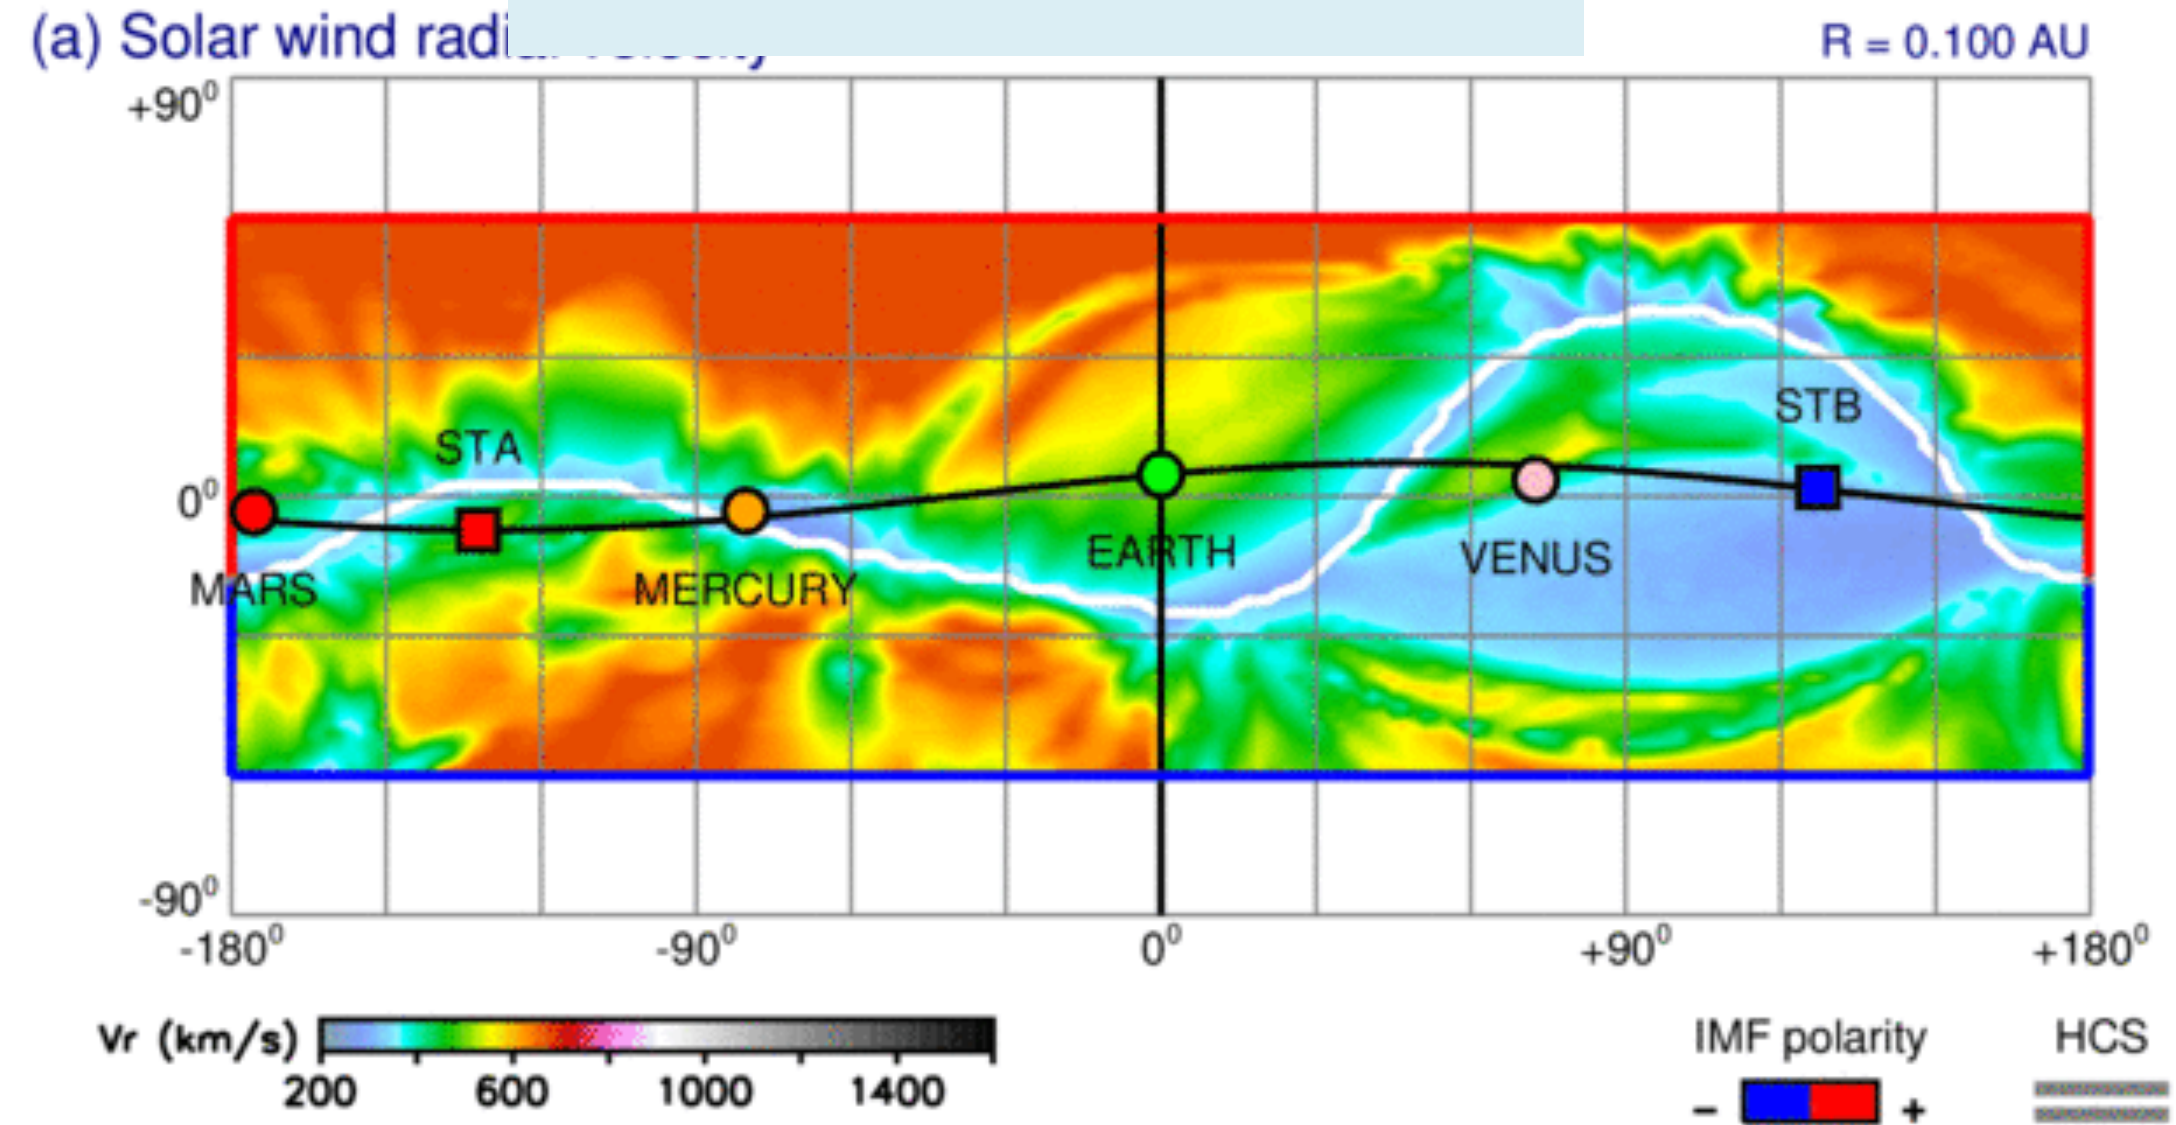

Values at the Inner Boundary (0.1 AU)

2017-07-20T00:00:00 bnd.nc from v2.9 20T00 + 0.00 days

2017-07-20T00:00:00 bnd.nc from v2.6 20T00 + 0.00 days

Values at the Inner Boundary (0.1 AU)

bnd.nc from v2.9

bnd.nc from v2.6

Temporal Profiles at Earth

bnd.nc from v2.9